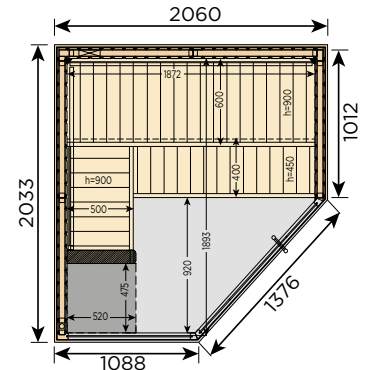

Variant View Large Corner
S2020CV